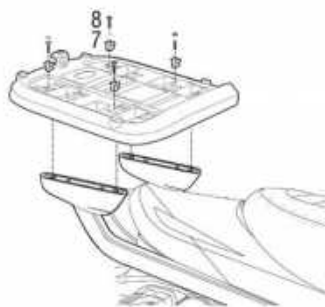

USE FITTING KIT PARTS

#	Piece	Quantity
7	Metal spacer	4
8	Screw M8x20	4
9	Washer M8	4
10	Nut M8	4

SHAD Top Master*