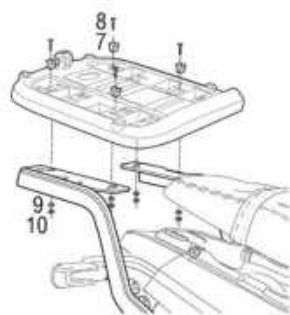

## USE TOP CASE PARTS

#	Piece	Quantity
1	Clip	4
2	Screw M6x40	4
3	Plastic spacer	4
4	Ø6 Washer M6	4
5	Nut M6	4
6	Screw M6x30	4

SHAD Top Master\*

## USE FITTING KIT PARTS

#	Piece	Quantity
7	Metal spacer	4
8	Screw M8x20	4
9	Washer M8	4
10	Nut M8	4

SHAD Top Master\*

SHAD Top Master\*

**!** CHECK BIKE COMPATIBILITY  
WWW.SHAD.ES \*