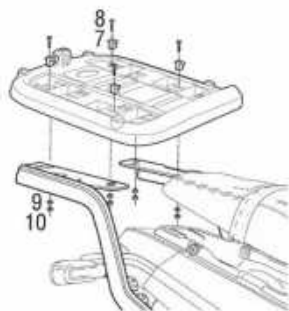

## USE TOP CASE PARTS

#	Piece	Quantity
1	Clip	4
2	Screw M6x40	4
3	Plastic spacer	4
4	Ø6 Washer M6	4
5	Nut M6	4
6	Screw M6x30	4

SHAD Top Master\*

## USE FITTING KIT PARTS

#	Piece	Quantity
7	Metal spacer	4
8	Screw M8x20	4
9	Washer M8	4
10	Nut M8	4

SHAD Top Master\*

SHAD Top Master\*

⚠ CHECK BIKE COMPATIBILITY  
WWW.SHAD.ES \*