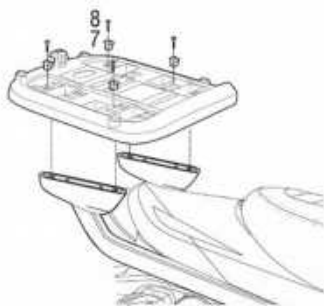

## USE TOP CASE PARTS

#	Piece	Quantity
1	Clip	4
2	Screw M6x40	4
3	Plastic spacer	4
4	Ø6 Washer M6	4
5	Nut M6	4
6	Screw M6x30	4

SHAD Top Master\*

## USE FITTING KIT PARTS

#	Piece	Quantity
7	Metal spacer	4
8	Screw M8x20	4
9	Washer M8	4
10	Nut M8	4

SHAD Top Master\*

SHAD Top Master\*

⚠ CHECK BIKE COMPATIBILITY  
WWW.SHAD.ES \*