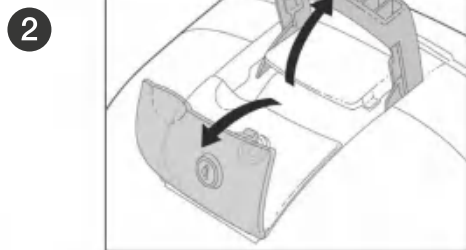

ASSEMBLY

RELEASE

TOP CASE SUPPORT ASSEMBLY

USE TOP CASE PARTS

| # | Piece | Quantity |
|---|----------------|----------|
| 1 | Clip | 4 |
| 2 | Screw M6x40 | 4 |
| 3 | Plastic spacer | 4 |
| 4 | Ø6 Washer M6 | 4 |
| 5 | Nut M6 | 4 |
| 6 | Screw M6x30 | 4 |