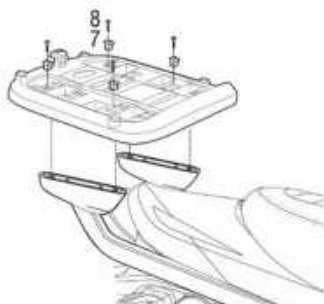

ASSEMBLY

RELEASE

TOP CASE SUPPORT ASSEMBLY

USE TOP CASE PARTS

| # | Piece | Quantity |
|---|----------------|----------|
| 1 | Clip | 4 |
| 2 | Screw M6x40 | 4 |
| 3 | Plastic spacer | 4 |
| 4 | Ø6 Washer M6 | 4 |
| 5 | Nut M6 | 4 |
| 6 | Screw M6x30 | 4 |

SHAD Top Master*

USE FITTING KIT PARTS

| # | Piece | Quantity |
|----|--------------|----------|
| 7 | Metal spacer | 4 |
| 8 | Screw M8x20 | 4 |
| 9 | Washer M8 | 4 |
| 10 | Nut M8 | 4 |

SHAD Top Master*