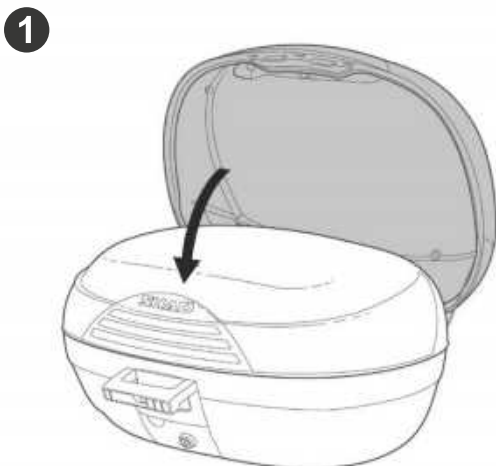

MAXIMUM SPEED, CHECK LOCAL LAWS.

ALWAYS SECURE AND LOCK PRODUCTS.

ONLY USE RECOMMENDED CLEANING PRODUCTS.

CASES ARE NOT DESIGNED TO PROTECT FRAGILE OBJECTS.

1 M. MINIMUM DISTANCE WITH POWER WASHER.

OPEN

CLOSE

ASSEMBLY

RELEASE

TOP CASE SUPPORT ASSEMBLY

USE TOP CASE PARTS

| # | Piece | Quantity |
|---|----------------|----------|
| 1 | Clip | 4 |
| 2 | Screw M6x40 | 4 |
| 3 | Plastic spacer | 4 |
| 4 | Ø6 Washer M6 | 4 |
| 5 | Nut M6 | 4 |
| 6 | Screw M6x30 | 4 |