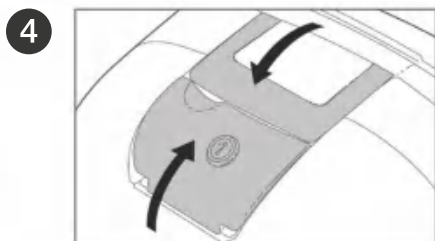

ASSEMBLY

RELEASE

TOP CASE SUPPORT ASSEMBLY

USE TOP CASE PARTS

| # | Piece | Quantity |
|---|----------------|----------|
| 1 | Clip | 4 |
| 2 | Screw M6x40 | 4 |
| 3 | Plastic spacer | 4 |
| 4 | Ø6 Washer M6 | 4 |
| 5 | Nut M6 | 4 |
| 6 | Screw M6x30 | 4 |