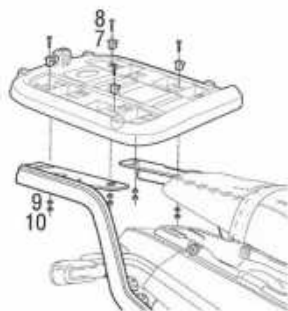

ASSEMBLY

RELEASE

TOP CASE SUPPORT ASSEMBLY

USE TOP CASE PARTS

| # | Piece | Quantity |
|---|----------------|----------|
| 1 | Clip | 4 |
| 2 | Screw M6x40 | 4 |
| 3 | Plastic spacer | 4 |
| 4 | Ø6 Washer M6 | 4 |
| 5 | Nut M6 | 4 |
| 6 | Screw M6x30 | 4 |

SHAD Top Master*

USE FITTING KIT PARTS

| # | Piece | Quantity |
|----|--------------|----------|
| 7 | Metal spacer | 4 |
| 8 | Screw M8x20 | 4 |
| 9 | Washer M8 | 4 |
| 10 | Nut M8 | 4 |

SHAD Top Master*