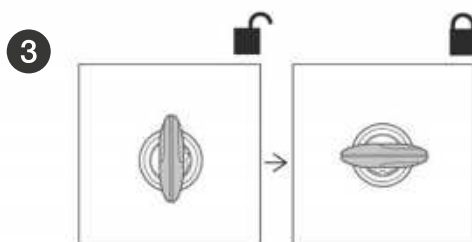

ASSEMBLY

RELEASE

TOP CASE SUPPORT ASSEMBLY

USE TOP CASE PARTS

| # | Piece | Quantity |
|---|----------------|----------|
| 1 | Clip | 4 |
| 2 | Screw M6x40 | 4 |
| 3 | Plastic spacer | 4 |
| 4 | Ø6 Washer M6 | 4 |
| 5 | Nut M6 | 4 |
| 6 | Screw M6x30 | 4 |