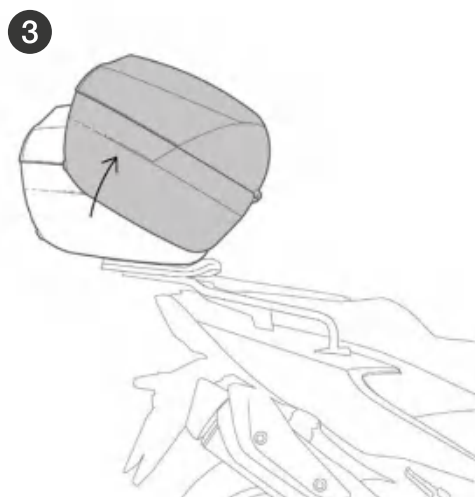

ASSEMBLY

RELEASE

TOP CASE SUPPORT ASSEMBLY

USE TOP CASE PARTS

| # | Piece | Quantity |
|---|----------------|----------|
| 1 | Clip | 4 |
| 2 | Screw M6x40 | 4 |
| 3 | Plastic spacer | 4 |
| 4 | Ø6 Washer M6 | 4 |
| 5 | Nut M6 | 4 |
| 6 | Screw M6x30 | 4 |

SHAD Top Master*

USE FITTING KIT PARTS

| # | Piece | Quantity |
|----|--------------|----------|
| 7 | Metal spacer | 4 |
| 8 | Screw M8x20 | 4 |
| 9 | Washer M8 | 4 |
| 10 | Nut M8 | 4 |

SHAD Top Master*