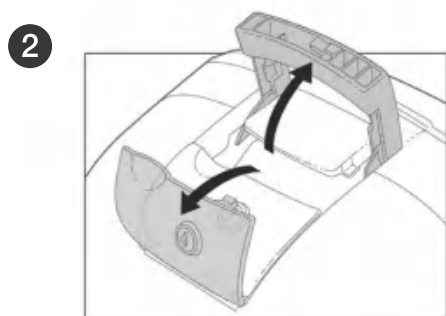

ASSEMBLY

RELEASE

TOP CASE SUPPORT ASSEMBLY

USE TOP CASE PARTS

| # | Piece | Quantity |
|---|----------------|----------|
| 1 | Clip | 4 |
| 2 | Screw M6x40 | 4 |
| 3 | Plastic spacer | 4 |
| 4 | Ø6 Washer M6 | 4 |
| 5 | Nut M6 | 4 |
| 6 | Screw M6x30 | 4 |