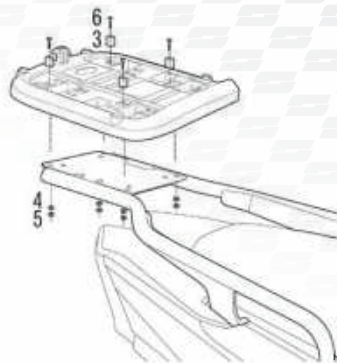

ASSEMBLY

RELEASE

TOP CASE SUPPORT ASSEMBLY

USE TOP CASE PARTS

| # | Piece | Quantity |
|---|----------------|----------|
| 1 | Clip | 4 |
| 2 | Screw M6x40 | 4 |
| 3 | Plastic spacer | 4 |
| 4 | Ø6 Washer M6 | 4 |
| 5 | Nut M6 | 4 |
| 6 | Screw M6x30 | 4 |

SHAD Top Master*

USE FITTING KIT PARTS

| # | Piece | Quantity |
|----|--------------|----------|
| 7 | Metal spacer | 4 |
| 8 | Screw M8x20 | 4 |
| 9 | Washer M8 | 4 |
| 10 | Nut M8 | 4 |

SHAD Top Master*