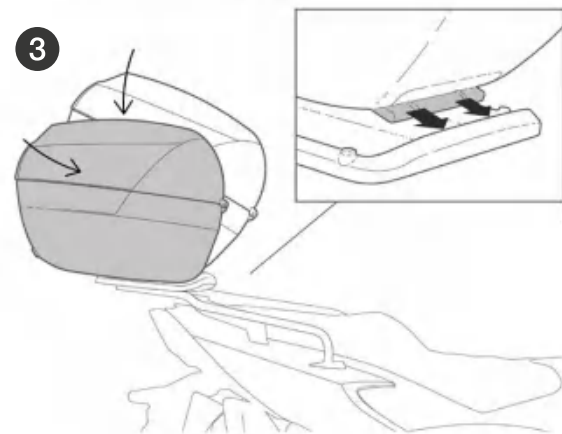

ASSEMBLY

RELEASE

TOP CASE SUPPORT ASSEMBLY

USE TOP CASE PARTS

| # | Piece | Quantity |
|---|----------------|----------|
| 1 | Clip | 4 |
| 2 | Screw M6x40 | 4 |
| 3 | Plastic spacer | 4 |
| 4 | Ø6 Washer M6 | 4 |
| 5 | Nut M6 | 4 |
| 6 | Screw M6x30 | 4 |