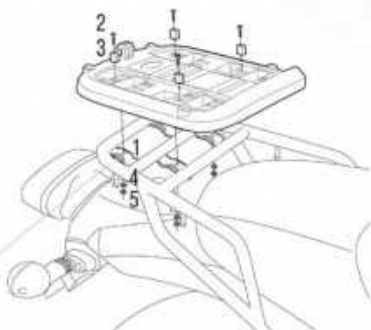

ASSEMBLY

RELEASE

TOP CASE SUPPORT ASSEMBLY

USE TOP CASE PARTS

| # | Piece | Quantity |
|---|----------------|----------|
| 1 | Clip | 4 |
| 2 | Screw M6x40 | 4 |
| 3 | Plastic spacer | 4 |
| 4 | Ø6 Washer M6 | 4 |
| 5 | Nut M6 | 4 |
| 6 | Screw M6x30 | 4 |

SHAD Top Master*

USE FITTING KIT PARTS

| # | Piece | Quantity |
|----|--------------|----------|
| 7 | Metal spacer | 4 |
| 8 | Screw M8x20 | 4 |
| 9 | Washer M8 | 4 |
| 10 | Nut M8 | 4 |

SHAD Top Master*